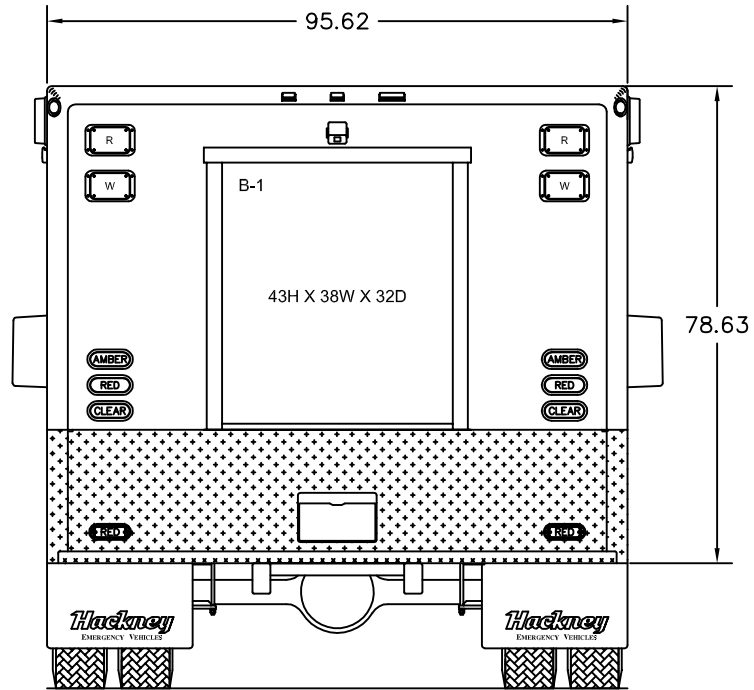

ORIGINAL

REAR VIEW