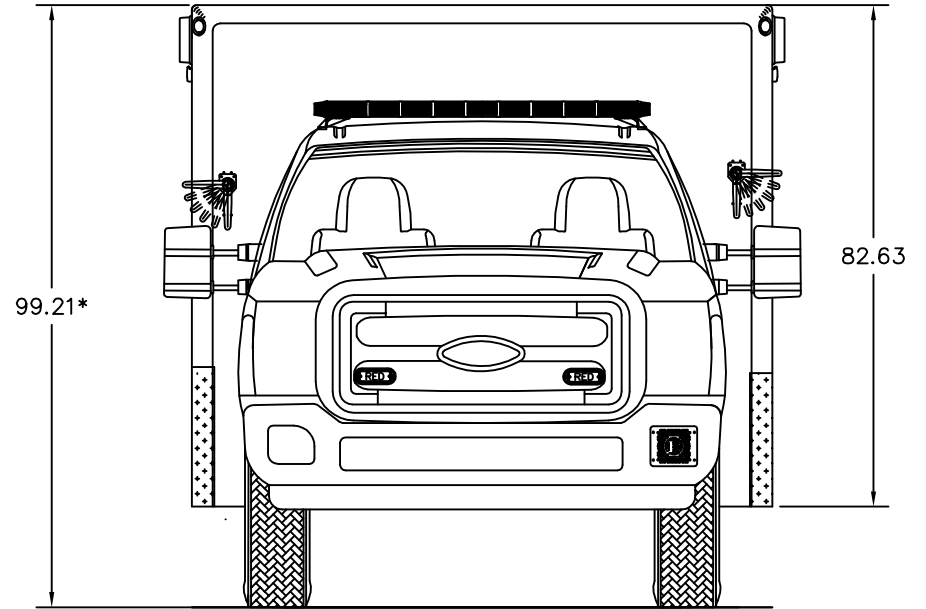

FRONTVIEW

© 2010 VT HACKNEY INC

NOTE: ESTIMATED DIMENSIONS.
MEASUREMENTS DEPEND ON CHASSIS,
TIRES, SPRINGS, AND LOADING.

VT Hackney
A company of VT Systems

WASHINGTON, NC 27889-0880

Hackney

VisionComms

Kelton

DRAWN BY: EES
DATE: 8/9/2012

CUSTOM DESIGN FOR:
NJPA
CONTRACT # 090512

SHEET: 1 OF 1

MODEL: 0000

SCALE: 20

DRAWING NO: LR-0964F-2013
REV: A